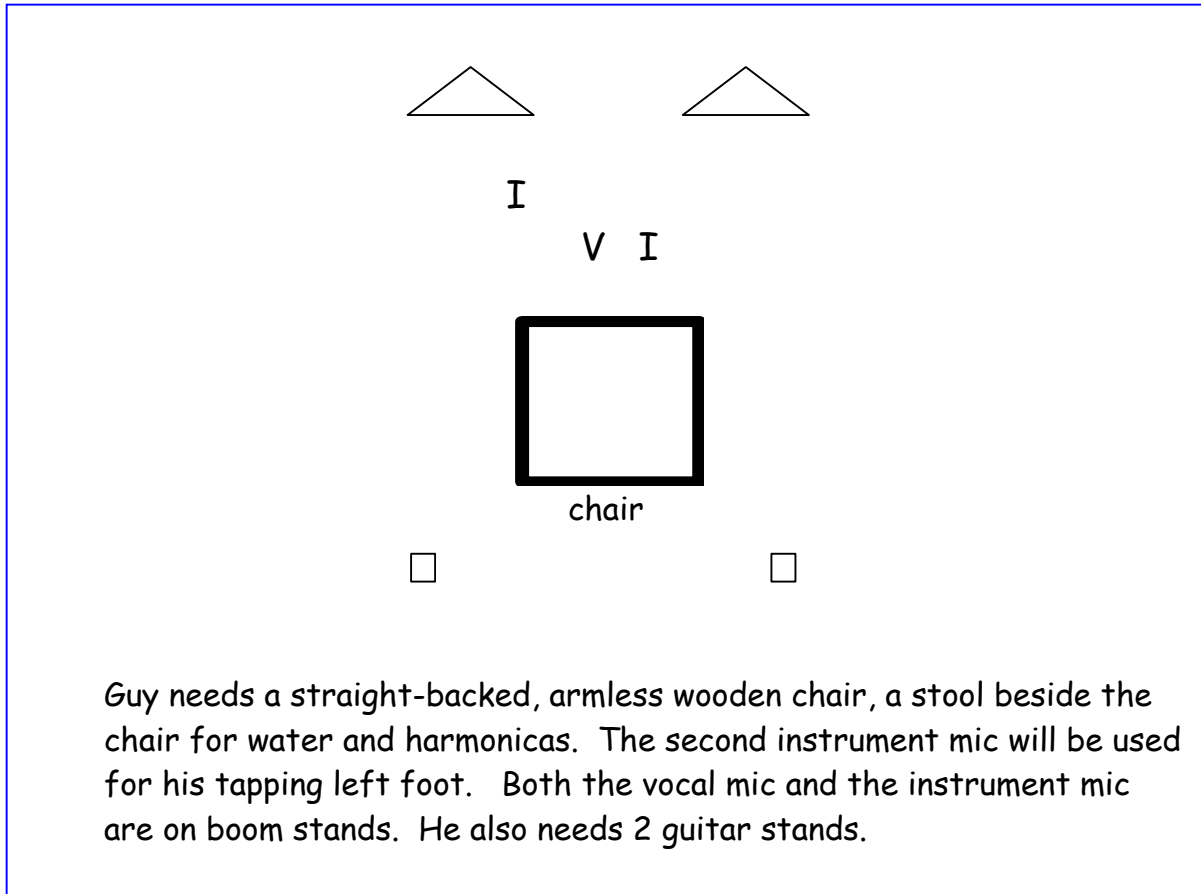

# GUY DAVIS STAGE PLOT

AUDIENCE

Vocal Mic = V

Instrument Mic = I

DI (Direct Input Box) = □

Monitor = 