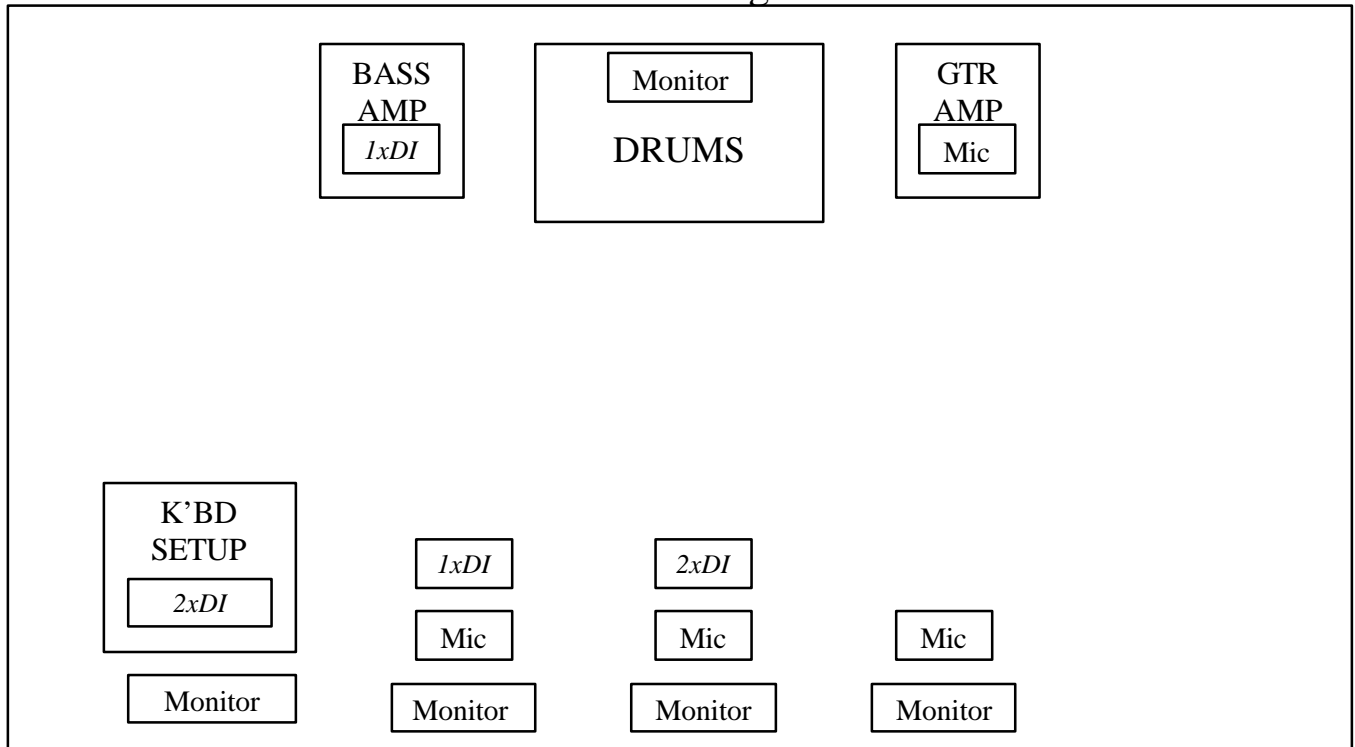

# STRAWBS

## STAGE PLAN & EQUIPMENT RIDER

(USA & CANADA)

Back of Stage

### Backline to be Provided:

1. Guitar Amp: Marshall 50 watt combo (or amp & cab) or Fender Twin Reverb.
2. Bass Amp: Amp + 4x10 Speaker Cabinet.
3. Drums: Yamaha or DW or Pearl Kit. – Black or Wood Finish  
20" or 22" Bass drum  
10" & 12" Top Toms  
14 & 16" Floor Toms  
Standard 6" Wooden Snare  
Zildjian Cymbals + all stands & fittings.
4. Keyboards: We will provide our own within the U.S. & Canada