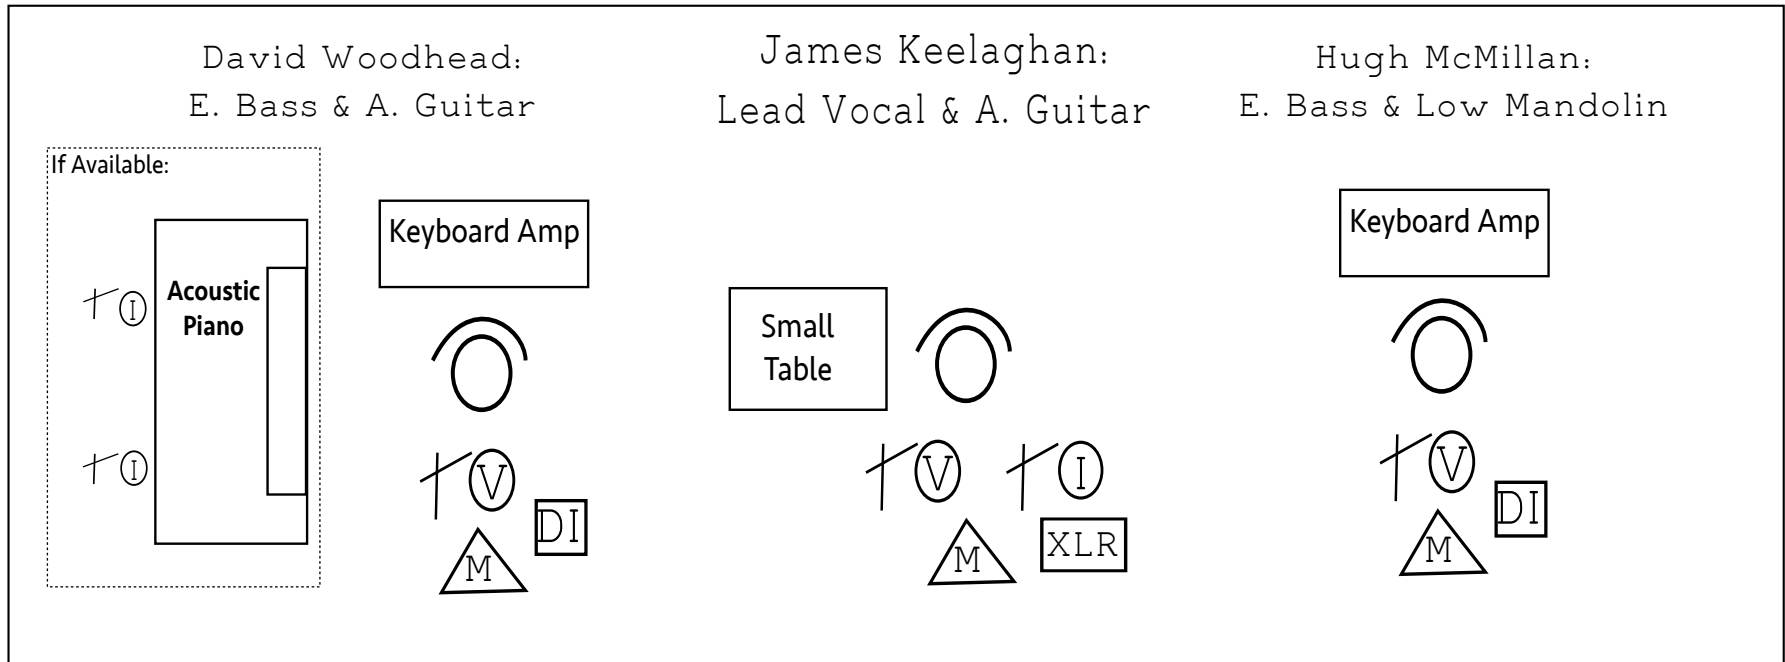

James Keelaghan Trio

Stage Plot

February 2015
Western Canadian Tour
Technical Contact:
Hugh McMillan: hugh@sotw.ca
613-464-2946 mobile

Audience

Legend	
	Vocal Mic
	Inst. Mic
	Direct Box
	XLR cable
	Monitor
	Boom stand
	Chair

Venue Backline Requests:

1. Two (2) Keyboard Combo Amps
   -or-
   Two (2) Powered Monitors
   w/ EQ + level control
2. Acoustic Piano if Available
3. Three (3) Guitar stands

INPUT LIST:

Input	source	type	notes
	James Vocal	mic	
	James Guitar	XLR	Phantom Power
	James Guitar	mic	FOH only
	David Vocal		
	David Instrument	DI	no high pass filter
	David Piano - L	mic	if available
	David Piano - R	mic	if available
	Hugh Vocal	mic	
	Hugh Instrument	DI	no high pass filter