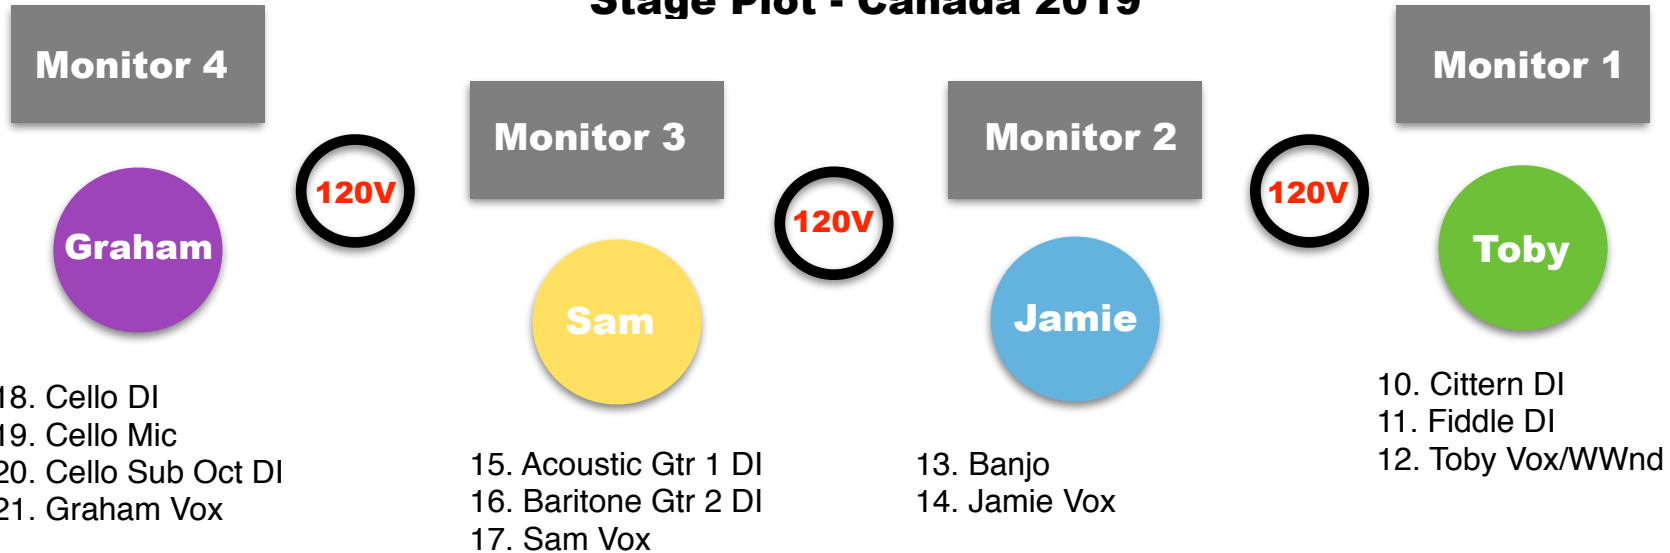

Sam Kelly & The Lost Boys Stage Plot - Canada 2019

Aux send 5
on XLR to Evan for his
IEM system

A suitable Sub Monitor
speaker on Aux 6
18" preferred.

1. Kick In
2. Kick Out
3. Snare Top
4. Snare Bottom
5. Hats
6. Pandeiro
7. Bodhran
8. OH
9. Evan Vox